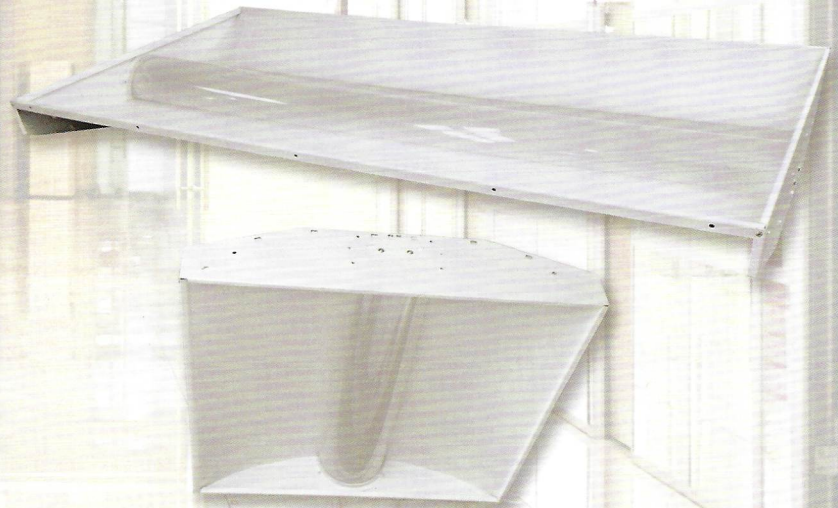

BEST VALUE!

10 YEAR WARRANTY

HIGHBAY FLOOD LIGHTS

CANOPYS

SHOEBOX

ROTATABLE WALL PACKS

WALL PACKS

LED LIGHTS FROM CPS, PERFECT FOR SIDEWALKS, PARKING LOTS, GARAGES, TUNNELS, STAIRWELLS, RESIDENTIAL YARDS AND MORE!

- + SHOEBOX
- + FLOOD
- + ROTATABLE WALL PACK
- + WALL PACK

- + CANOPY
- + SOLAR
- + RETROFIT LAMPS
- + RETROFIT LEDs

7 YEAR WARRANTY

LINEAR HIGHBAYS

PRES-SURE LIGHT

RETROFIT LAMP

TROFFERS

PANELS

CPS LED LIGHTING HAS SOMETHING TO MEET ALL YOUR NEEDS. PERFECT FOR OFFICE BUILDINGS, COMMERCIAL SPACE. CHOOSE FROM AN ARRAY OF LIGHTS AND PANELS ALL DESIGNED TO BE COST EFFECTIVE, ENVIRONMENTALLY FRIENDLY, TOP NOTCH LIGHTING.